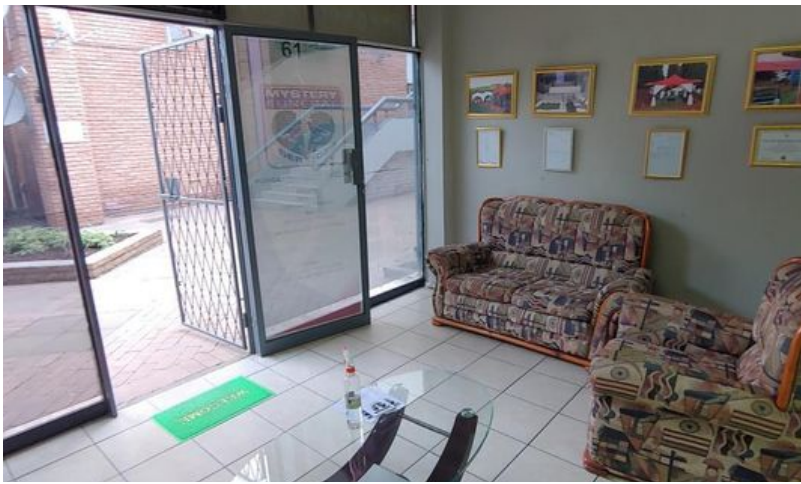

R6,963 pm

Gross Monthly Rental
R6,963 Excl VAT

Lease Period
Negotiable

Availability
Immediately

Features

Title: -
Zoning: Commercial
Floor Size: 43m²

Interior

Air Conditioning No
Power 3 Phase No

Exterior

Security No
Carports/Parkings -

Shop to Let at Laager Centre

43sqm shop to let at Laager Centre, PMB. Shop is located close to the ATMs and Spar. The internal walls can be removed or replaced to suit your requirements.

For more information or to view, please get in touch.