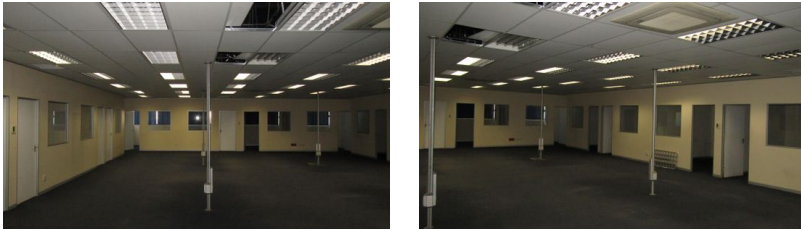

AlanScott@vsgc.co.za

R96,000 pm

Gross Monthly Rental
R96,000 Excl VAT

Lease Period
Negotiable

Availability
Immediately

Features

Title: -
Zoning: Commercial
Floor Size: 12000m²

Interior

Air Conditioning	Yes
Power 3 Phase	Yes

Exterior

Security	No
Carports/Parkings	-

Entire floor of Office Space in sought after area

1200 Square meters of office space on the first floor. One wing comprises of 19 offices, with an open plan area of 264 square meters, a strong room and board room. The next wing has 6 offices & a third section with 36 offices. There are ample ablutions and kitchen areas on the floor.